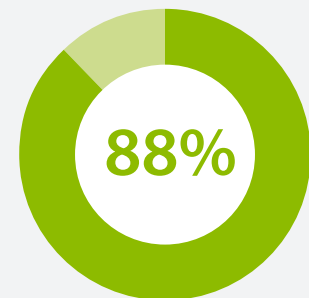

Support for Active Travel Policy in Alberta

In 2019, we surveyed over 1600 people from the general population and 209 policy influencers across Alberta.

GENERAL
PUBLIC

SUPPORT
FOR:

POLICY
INFLUENCERS

Promoting Safe Active
Transportation to School

Building and Maintaining
Active Transportation
Infrastructure

Improving
Public Transit

Understanding public and policy influencer opinions can help facilitate evidence informed decision making.