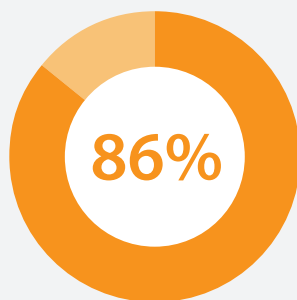

Support for Active Travel Policy in Alberta

In 2019, we surveyed over 1600 people from the general population and 209 policy influencers across Alberta.

GENERAL
PUBLIC

SUPPORT
FOR:

POLICY
INFLUENCERS

Promoting Safe Active
Transportation to School

Building and Maintaining
Active Transportation
Infrastructure

Improving
Public Transit

Understanding public and policy influencer opinions can help facilitate evidence informed decision making.