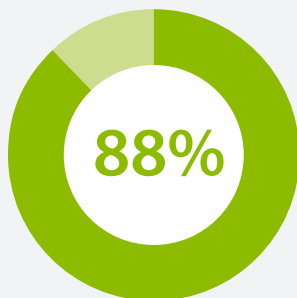

Support for Active Travel Policy in Alberta

In 2019, we surveyed over 1600 people from the general population and 209 policy influencers across Alberta.

GENERAL
PUBLIC

SUPPORT
FOR:

POLICY
INFLUENCERS

Promoting Safe Active
Transportation to School

Building and Maintaining
Active Transportation
Infrastructure

Improving
Public Transit

Understanding public and policy influencer opinions can help facilitate evidence informed decision making.