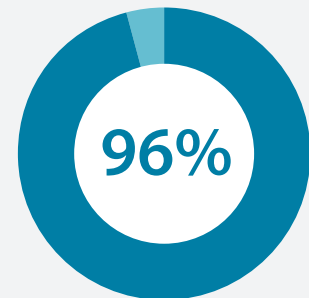

Support for Active Travel Policy in Alberta

In 2019, we surveyed over 1600 people from the general population and 209 policy influencers across Alberta.

GENERAL
PUBLIC

SUPPORT
FOR:

POLICY
INFLUENCERS

Promoting Safe Active
Transportation to School

Building and Maintaining
Active Transportation
Infrastructure

Improving
Public Transit

Understanding public and policy influencer opinions can help facilitate evidence informed decision making.