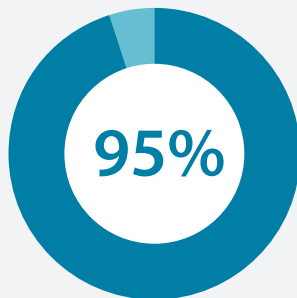

Support for Active Travel Policy in Alberta

In 2019, we surveyed over 1600 people from the general population and 209 policy influencers across Alberta.

GENERAL
PUBLIC

SUPPORT
FOR:

POLICY
INFLUENCERS

Promoting Safe Active
Transportation to School

Building and Maintaining
Active Transportation
Infrastructure

Improving
Public Transit

Understanding public and policy influencer opinions can help facilitate evidence informed decision making.